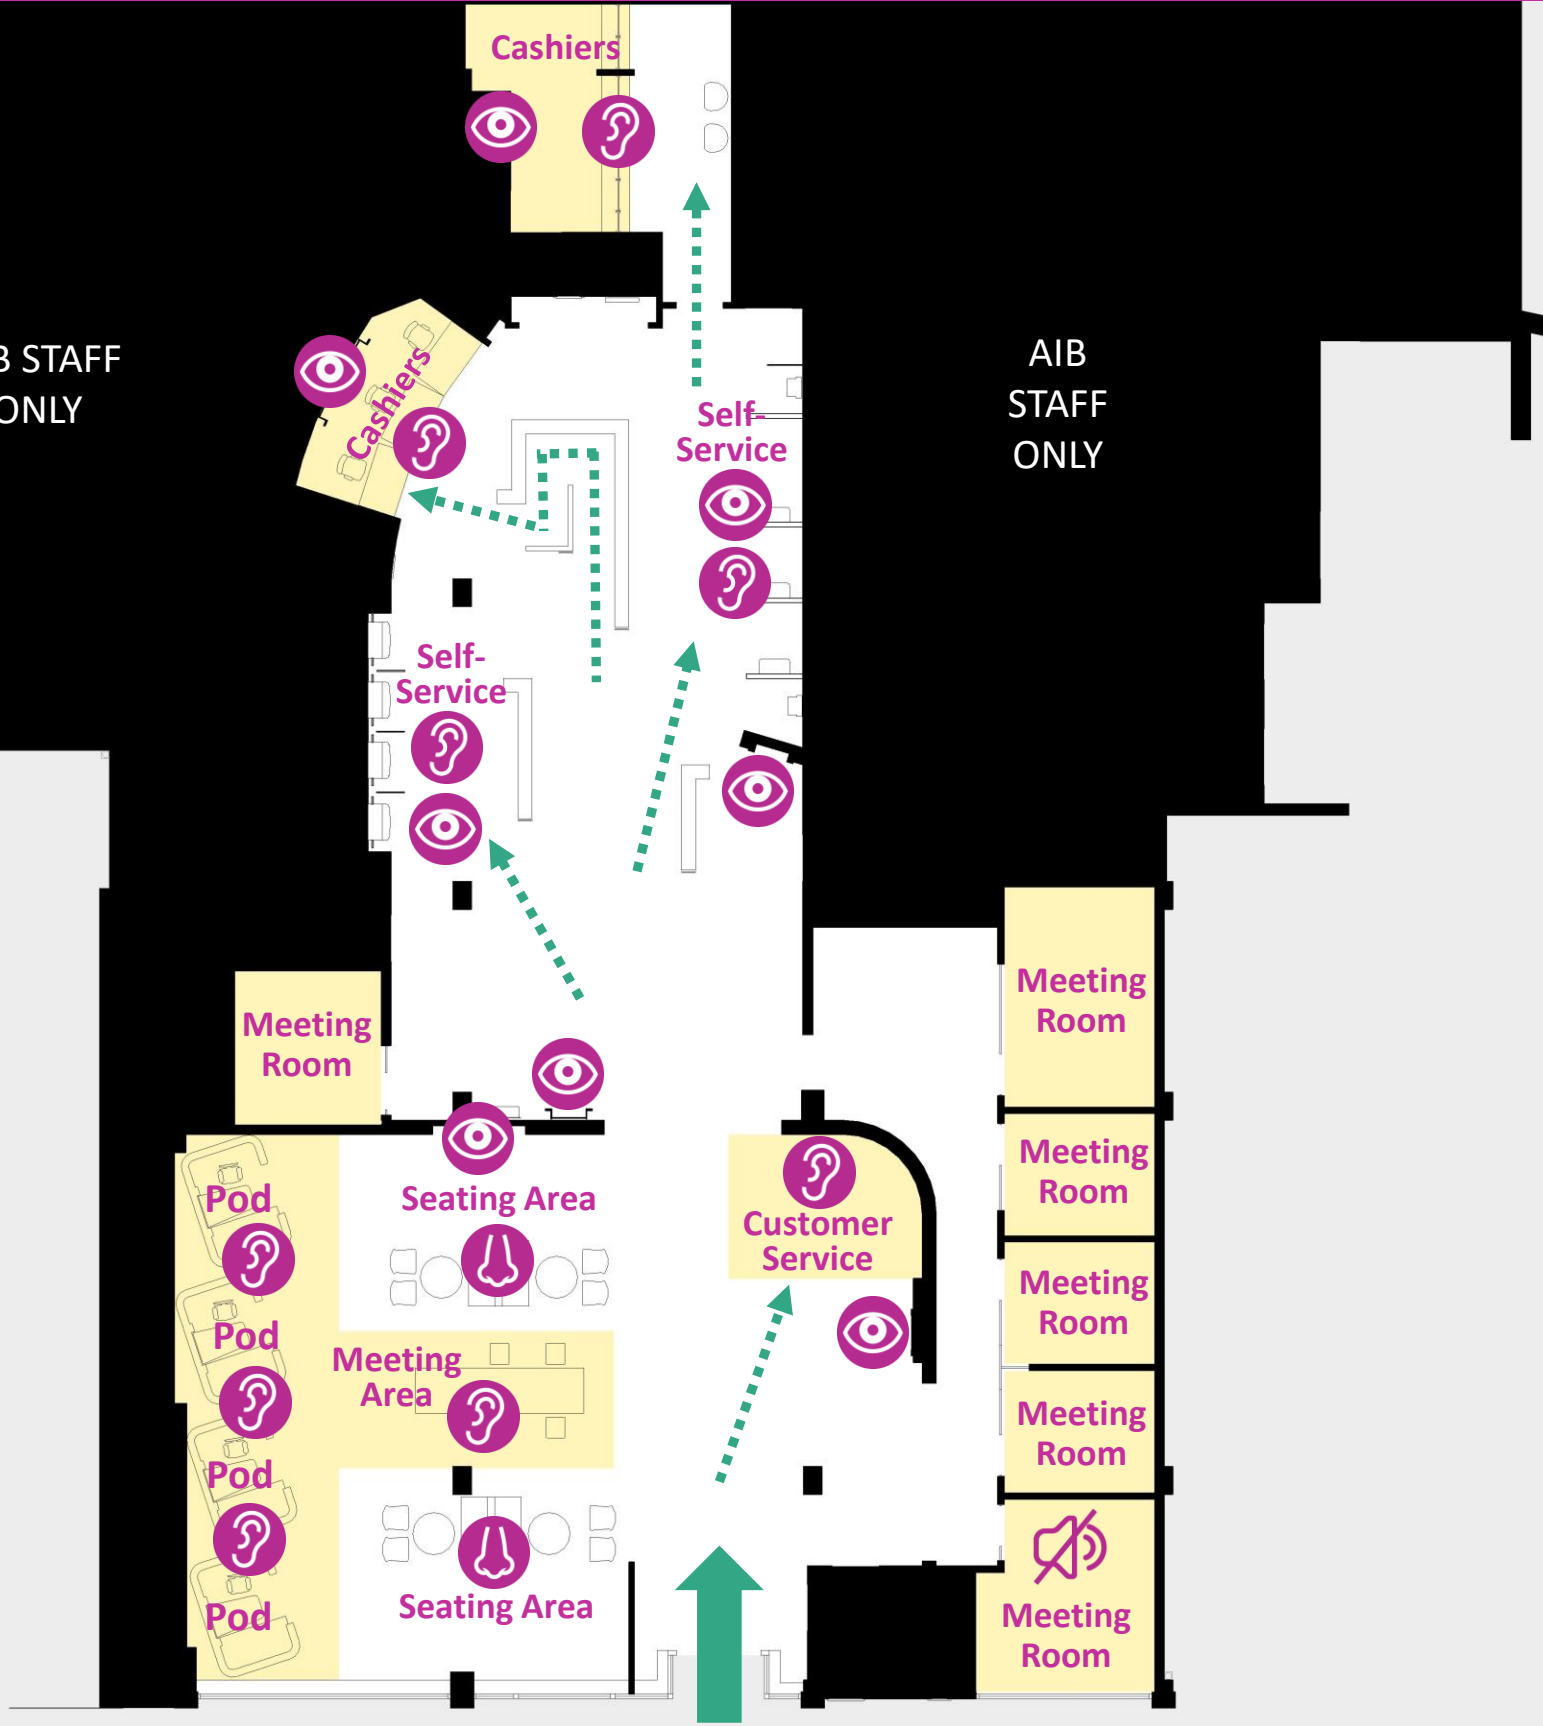

AIB STAFF ONLY

AIB STAFF ONLY

Branch Entrance & Exit

Queues for Customer Service and Banking

Areas for Interaction with Staff

Designated Quiet Space

Visual Stimuli

Noise/ Auditory Stimuli

Smells

W/C Accessible Entrance & Exit